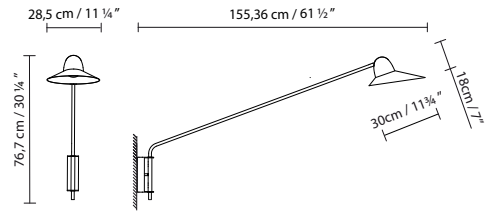

Speers Arm W Body 1 + Shade L