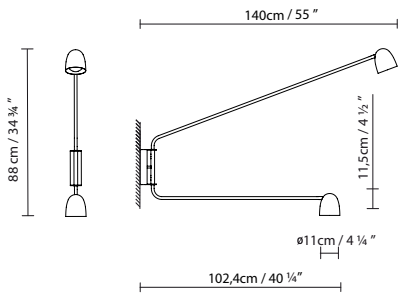

Speers Arm W Body 2 + Shade S