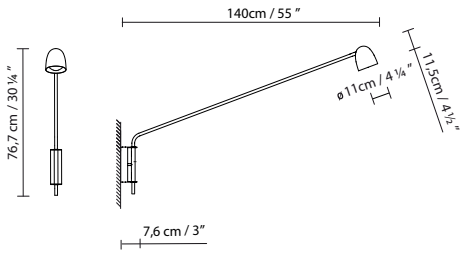

Speers Arm W Body 1 + Shade S